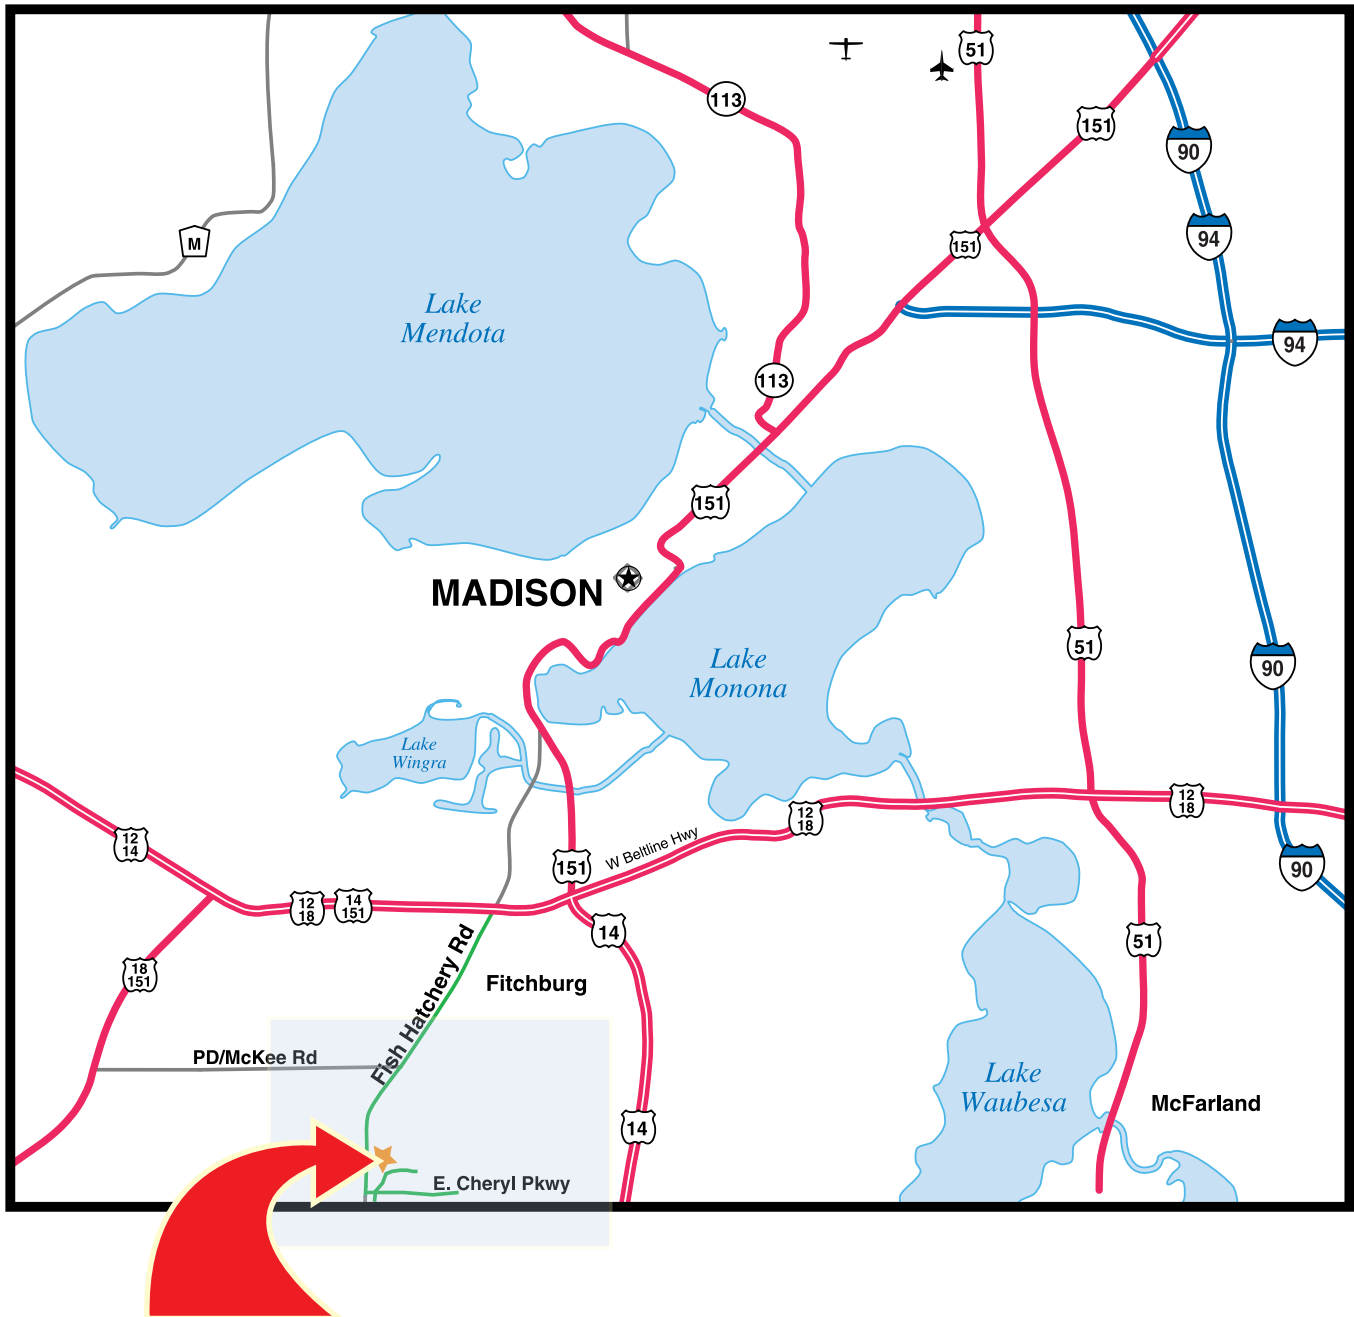

# Wisconsin Hospital Association

5510 Research Park Drive, Madison, WI 53711

608-274-1820 / [www.wha.org](http://www.wha.org)

From Highways 12/18, exit Fish Hatchery Road. Go south on Fish Hatchery Road about 2.5 miles. Turn left (east) on E. Cheryl Parkway. Turn left at the next intersection (Research Park Drive). WHA is located in the CUES building, which is the second driveway on the left.

**From the Southwest**

From 18/151, turn right (east) at Highway PD. Follow PD to South Fish Hatchery Road/County D. Turn right (south) and drive 3/4 mile. Turn left (east) on E. Cheryl Parkway. Turn left at the next intersection (Research Park Drive). WHA is located in the CUES building, which is the second driveway on the left.